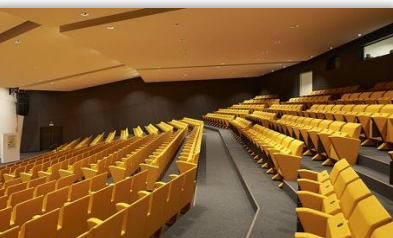

Poltrona Frau

- Corporate, Education, and Hospitality

Fixed seating solutions for theaters, concert halls, auditoriums, classroom and public buildings.